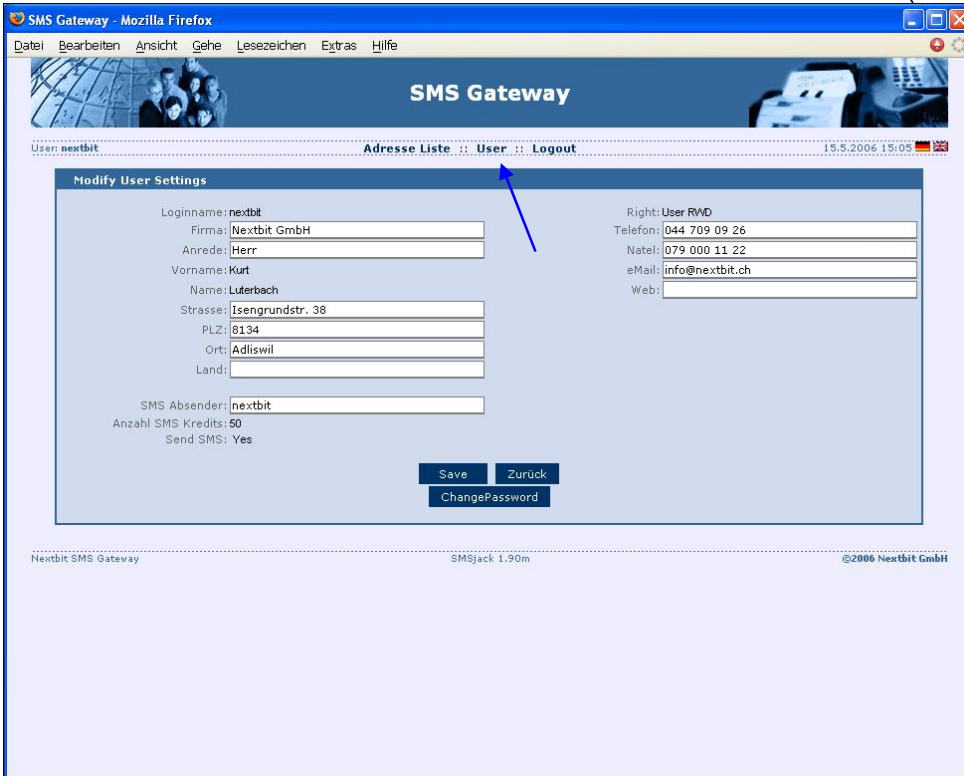

Menu User: Ändern der Adresdaten und Standard SMS Absender (Nr oder Text)

Bei **SMS Absender** kann der Standard Text oder Nummer des Absenders definiert werden. Unter **Anzahl SMS Credits** sind die noch vorhandenen SMS Credits sichtbar. Das Passwort kann mit dem Button "**ChangePassword**" geändert werden.